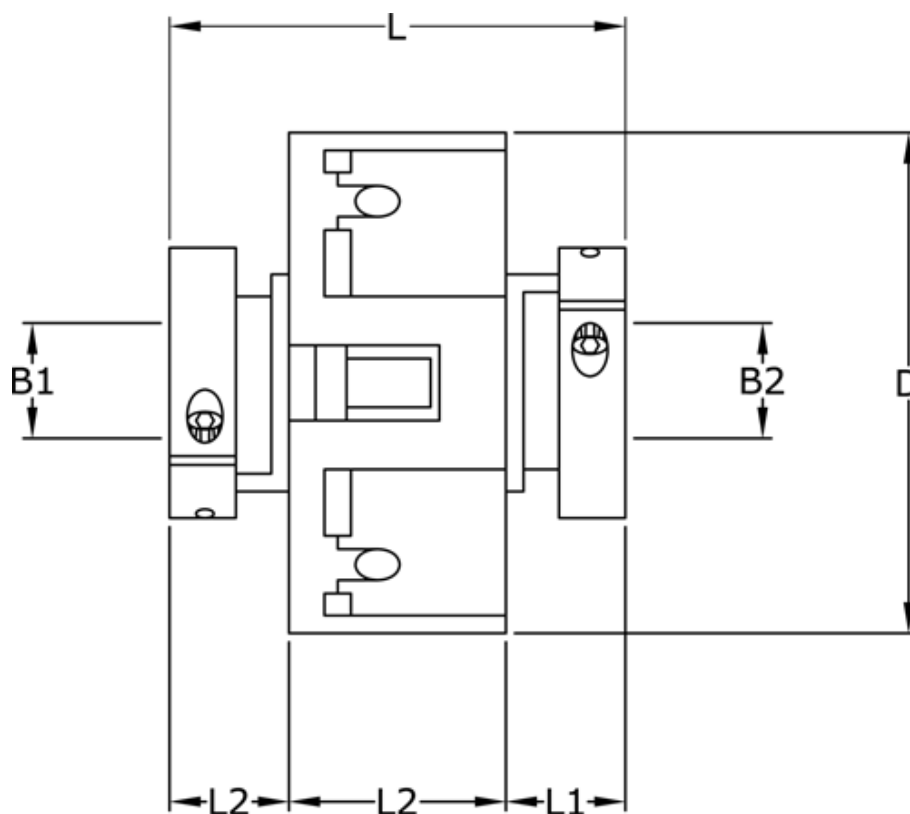

Article number: 3322206342232

Description: Uni-Lat Coupling size 206.34.22.32
clamp hub, bore 6/10 mm

Measures

B1	= 6
B2	= 10
D	= 34
L	= 30.7
L1	= 10.9
L2	= 8.9
Screw	= M4